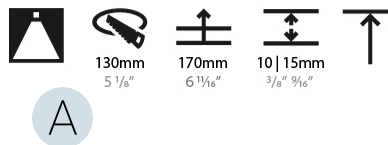

GENERAL

Series: Bioniq
Subseries: Bioniq Round Deep
Brand: Prolicht
Division: Architectural
Mounting Type: Recessed
Mounting Location: Ceiling
Subcategory: Downlight

PHYSICAL

Shape: Round
Diameter (mm): 139
Diameter (in): 5 1/2
Height (mm): 151
Height (in): 5 15/16
Ceiling Thickness (mm): 10 / 12.5 / 15
Ceiling Thickness (in): 3/8 or 1/2 or 9/16
Min. Recessing Depth (mm): 170
Min. Recessing Depth (in): 6 11/16
Light Distribution: Downlight
Weight (kg): 0.951
Weight (lbs): 2.1
Fixture Finish: SSR / BKV / CWI / CRY / HAB / UFT / ITA / RUA / FTG / MYG / LOD / PUS / FRO / FUP / KIA / POP / BLS / SPG / MEY / GOH / GUM / CHC / COM / ABZ / JAG / OBR / MOS / ROR
Fixture Material: Aluminum Die Cast
Cut-out Measurements: 130mm / 5 1/8"

ELECTRICAL

Lamp Type: LED (Zhaga Standard)
Input Wattage (W): 28.6
Total Output Wattage (W): 26.4
Dimming: Tri-Mode (Non-Dimming and Phase Dimming (120Vac only) and 0-10V Dimming)
Driver Included: No
Driver Location: Recessed Housing
Driver Type: Constant Current - Universal
Driver Class: Class 2
Input Voltage (V): 120 - 277
Constant Current (MA): 700

LED

Number of LEDs: 1
Color Temperature (°K): 2700 / 3000 / 3500 / 4000
Max. Delivered Lumen (lm): 1890 / 1940 / 2038 / 2080
Nominal Lumen (lm): 3210 / 3290 / 3459 / 3530
CRI: >90 CRI
Efficiency (%): 0.631
Lamp Life (hrs): 50000

OPTICAL

Reflector: 20 / 25 / 40

RATINGS AND CERTIFICATIONS

Certified By: Certified for North American Standards
IP rating: IP54