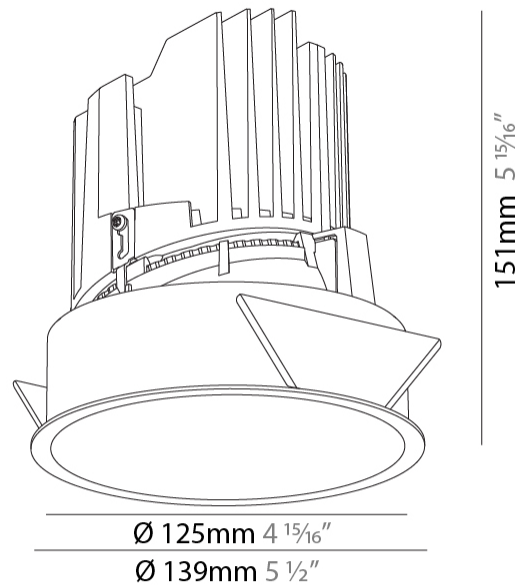

GENERAL

Series: Bioniq
Subseries: Bioniq Round Deep
Brand: Prolicht
Division: Architectural
Mounting Type: Recessed
Mounting Location: Ceiling
Subcategory: Downlight

PHYSICAL

Shape: Round
Diameter (mm): 139
Diameter (in): 5 1/2
Height (mm): 151
Height (in): 5 15/16
Ceiling Thickness (mm): 10 / 12.5 / 15
Ceiling Thickness (in): 3/8 or 1/2 or 9/16
Min. Recessing Depth (mm): 170
Min. Recessing Depth (in): 6 11/16
Light Distribution: Downlight
Weight (kg): 0.951
Weight (lbs): 2.1
Fixture Finish: SSR / BKV / CWI / CRY / HAB / UFT / ITA / RUA / FTG / MYG / LOD / PUS / FRO / FUP / KIA / POP / BLS / SPG / MEY / GOH / GUM / CHC / COM / ABZ / JAG / OBR / MOS / ROR
Fixture Material: Aluminum Die Cast
Cut-out Measurements: 130mm / 5 1/8"

ELECTRICAL

Lamp Type: LED (Zhaga Standard)
Input Wattage (W): 28.6
Total Output Wattage (W): 26.4
Dimming: Tri-Mode (Non-Dimming and Phase Dimming (120Vac only) and 0-10V Dimming)
Driver Included: No
Driver Location: Recessed Housing
Driver Type: Constant Current - Universal
Driver Class: Class 2
Input Voltage (V): 120 - 277
Constant Current (MA): 700

LED

Number of LEDs: 1
Color Temperature (°K): 2700 / 3000 / 3500 / 4000
Max. Delivered Lumen (lm): 1890 / 1940 / 2038 / 2080
Nominal Lumen (lm): 3210 / 3290 / 3459 / 3530
CRI: >90 CRI
Efficiency (%): 0.631
Lamp Life (hrs): 50000

OPTICAL

Reflector: 20 / 25 / 40

RATINGS AND CERTIFICATIONS

Certified By: Certified for North American Standards
IP rating: IP54