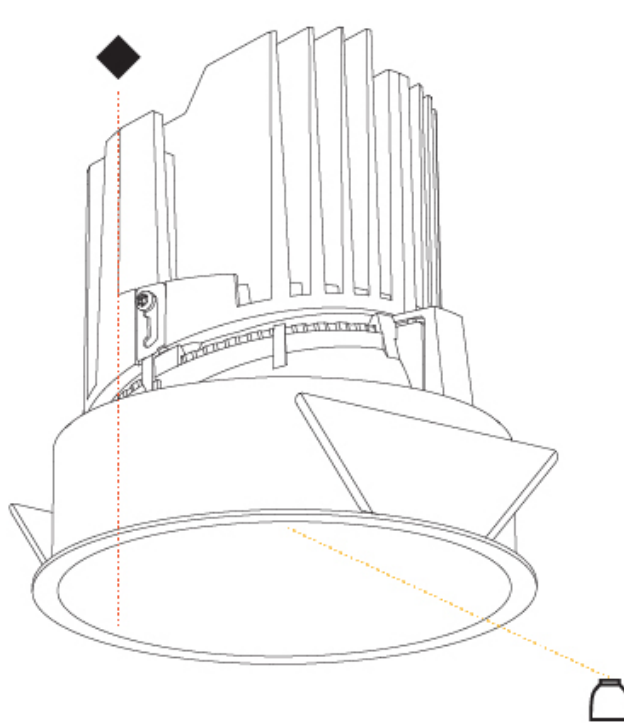

BIONIQ ROUND DEEP RECESSED

A35284-

PROJECT

TYPE

SPECIFIER

QUANTITY

DATE

A