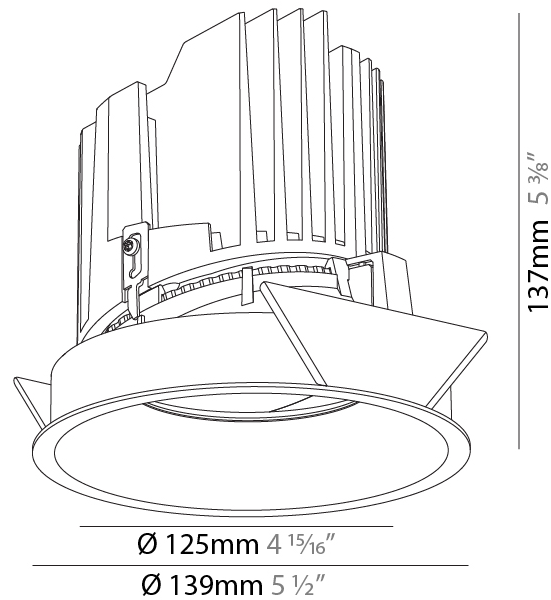

GENERAL

Series: Bioniq
Subseries: Bioniq Round Deep
Brand: Prolicht
Division: Architectural
Mounting Type: Recessed
Mounting Location: Ceiling
Subcategory: Downlight

PHYSICAL

Shape: Round
Diameter (mm): 139
Diameter (in): 5 1/2
Height (mm): 151
Height (in): 5 15/16
Ceiling Thickness (mm): 10 / 12.5 / 15
Ceiling Thickness (in): 3/8 or 1/2 or 9/16
Min. Recessing Depth (mm): 170
Min. Recessing Depth (in): 6 11/16
Light Distribution: Downlight
Weight (kg): 0.951
Weight (lbs): 2.1
Fixture Finish: SSR / BKV / CWI / CRY / HAB / UFT / ITA / RUA / FTG / MYG / LOD / PUS / FRO / FUP / KIA / POP / BLS / SPG / MEY / GOH / GUM / CHC / COM / ABZ / JAG / OBR / MOS / ROR
Fixture Material: Aluminum Die Cast
Cut-out Measurements: 130mm / 5 1/8"

GENERAL

Series: Bioniq
Subseries: Bioniq Round Semi Adjustable
Brand: Prolicht
Division: Architectural
Mounting Type: Recessed
Mounting Location: Ceiling
Subcategory: Downlight

PHYSICAL

Shape: Round
Diameter (mm): 139
Diameter (in): 5 1/2
Height (mm): 137
Height (in): 5 3/8
Ceiling Thickness (mm): 10 / 12.5 / 15
Ceiling Thickness (in): 3/8 or 1/2 or 9/16
Min. Recessing Depth (mm): 150
Min. Recessing Depth (in): 5 7/8
Light Distribution: Adjustable / Downlight
Weight (kg): 0.856
Weight (lbs): 1.89
Fixture Finish: SSR / BKV / CWI / CRY / HAB / UFT / ITA / RUA / FTG / MYG / LOD / PUS / FRO / FUP / KIA / POP / BLS / SPG / MEY / GOH / GUM / CHC / COM / ABZ / JAG / OBR / MOS / ROR
Fixture Material: Aluminum Die Cast
Cut-out Measurements: 130mm / 5 1/8"

LED

Number of LEDs: 1
Color Temperature (°K): 2700 / 3000 / 3500 / 4000
Max. Delivered Lumen (lm): 1890 / 1930 / 2028 / 2070
Nominal Lumen (lm): 3210 / 3290 / 3459 / 3530
CRI: >90 CRI
Efficiency (%): 0.631
Lamp Life (hrs): 50000

OPTICAL

Reflector: 20 / 25 / 40
Adjustability: Rotational 355°; Tilt 10°

RATINGS AND CERTIFICATIONS

Certified By: Certified for North American Standards
IP rating: IP54

BIONIQ ROUND SEMI ADJUSTABLE RECESSED